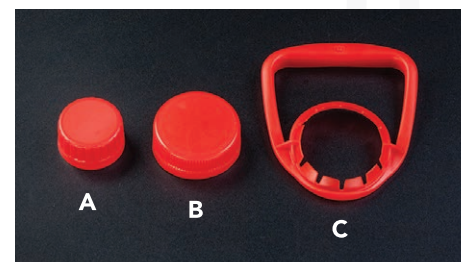

Decoration:

- Printing
 - Embossing
 - Wrap around*
 - Shrink sleeve*
 - Stretch sleeve*
- * Varies by region

Key Benefits:

- Tamper evident
- No leakages
- BPA Free
- EU Food Safety Compliant
- Broad range of shapes and sizes
- Choice of functional closures with outstanding print quality
- Carry handle for bulk packs
- Preforms available

Colours:

We offer various colour options subject to minimum quantities. We recommend clear PET to maximise recyclability.

Closures Available:

- A** 28 mm 1881 Grip
- B** 38 mm PET Cap
- C** 38 mm PET Handle

Filling Machines:

- Filling equipment available on a rental basis
- Technical support provided

Mineral Water Solutions

Description	Code	Neck Size	Closure
Generic Range			
500 ml Generic	D0323	28 mm	28 mm 1881 Grip
1 L Generic	D0324	28 mm	28 mm 1881 Grip
1.5 L Generic	D0326	28 mm	28 mm 1881 Grip
2 L Generic	D0327	28 mm	28 mm 1881 Grip
Standard Water			
300 ml Standard Water	D0490	28 mm	28 mm 1881 Grip
Classic Water Range			
500 ml Classic Water	D0460	28 mm	28 mm 1881 Grip
1 L Classic Water	D0461	28 mm	28 mm 1881 Grip
1.5 L Classic Water	D0466	28 mm	28 mm 1881 Grip
Square Range			
500 ml Square	D0607	28 mm	28 mm 1881 Grip
1.5 L Square	D0609	28 mm	28 mm 1881 Grip
Teardrop Range			
330 ml Teardrop	D0495	28 mm	28 mm 1881 Grip
500 ml Teardrop	D0496	28 mm	28 mm 1881 Grip
750 ml Teardrop	D0497	28 mm	28 mm 1881 Grip
1 L Teardrop	D0498	28 mm	28 mm 1881 Grip
Plain Range			
500 ml Plain	D0553	28 mm	28 mm 1881 Grip
1 L Plain	D0554	28 mm	28 mm 1881 Grip
Bulk Range			
5 L Standard Round	D0115	38 mm	38 mm PET Cap with Handle
4 L Rectangular	D0407	38 mm	38 mm PET Cap with Handle
5 L Rectangular	D0409	38 mm	38 mm PET Cap with Handle