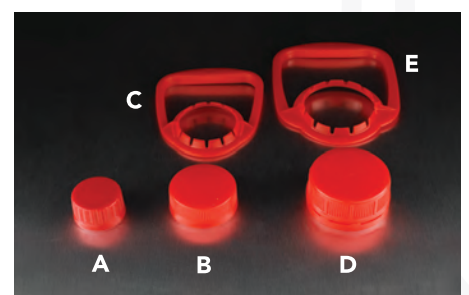

Decoration:

- Printing
- Embossing
- Wrap around*
- Shrink sleeve*
- Stretch sleeve*

* *Varies by region*

Key Benefits:

- Tamper evident
- No leakages
- BPA Free
- EU Food Safety Compliant
- Broad range of shapes and sizes
- Choice of functional closures with outstanding print quality
- Carry handle for bulk packs
- Preforms available

Colours:

We offer various colour options subject to minimum quantities.

Closures Available:

- A** 28 mm 1881 Grip
- B** 38 mm PET Cap
- C** 38 mm PET Handle
- D** 46 mm PET Cap
- E** 46 mm PET Handle

Filling Machines:

- Filling equipment available on a rental basis
- Technical support provided

Mineral Water Solutions

Description	Code	Neck Size	Closure
Generic Range			
500 ml Generic	D0323	28 mm	28 mm 1881 Grip
1 L Generic	D0324	28 mm	28 mm 1881 Grip
1.5 L Generic	D0326	28 mm	28 mm 1881 Grip
2 L Generic	D0327	28 mm	28 mm 1881 Grip
Standard Water			
300 ml Standard Water	D0490	28 mm	28 mm 1881 Grip
Classic Water Range			
500 ml Classic Water	D0460	28 mm	28 mm 1881 Grip
1.5 L Classic Water	D0466	28 mm	28 mm 1881 Grip
Square Range			
500 ml Square	D0607	28 mm	28 mm 1881 Grip
1.5 L Square	D0609	28 mm	28 mm 1881 Grip
Teardrop Range			
330 ml Teardrop	D0495	28 mm	28 mm 1881 Grip
500 ml Teardrop	D0496	28 mm	28 mm 1881 Grip
750 ml Teardrop	D0497	28 mm	28 mm 1881 Grip
1 L Teardrop	D0498	28 mm	28 mm 1881 Grip
Plain Range			
500 ml Plain	D0553	28 mm	28 mm 1881 Grip
1 L Plain	D0554	28 mm	28 mm 1881 Grip
Bulk Range			
5 L Standard Round	D0115	38 mm	38 mm PET Cap with Handle
4 L Rectangular	D0404	46 mm	46 mm PET Cap with Handle
5 L Rectangular	D0416	46 mm	46 mm PET Cap with Handle