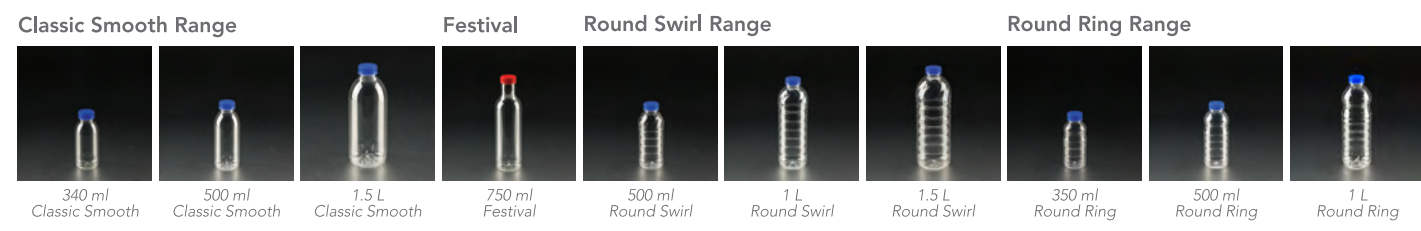

Juice and Dairy Solutions