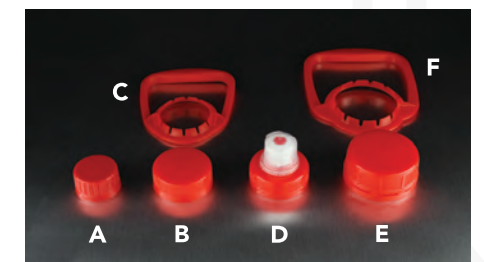

Decoration:

- Printing
 - Embossing
 - Wrap around*
 - Shrink sleeve*
 - Stretch sleeve*
- * Varies by region

Key Benefits:

- Tamper evident
- No leakages
- BPA Free
- EU Food Safety Compliant
- Choice of 38 mm functional closures with outstanding print quality
- Carry handle for bulk packs
- Preforms available

Colours:

We offer various colour options subject to minimum quantities.

Closures Available:

- A** 28 mm 1881 Grip
- B** 38 mm PET Cap
- C** 38 mm PET Handle
- D** 38 mm Twinseal Sports Cap
- E** 46 mm PET Cap
- F** 46 mm PET Handle