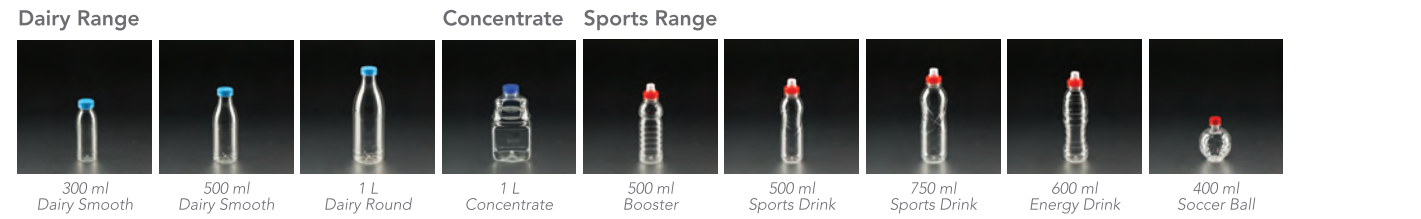

Juice and Dairy Solutions