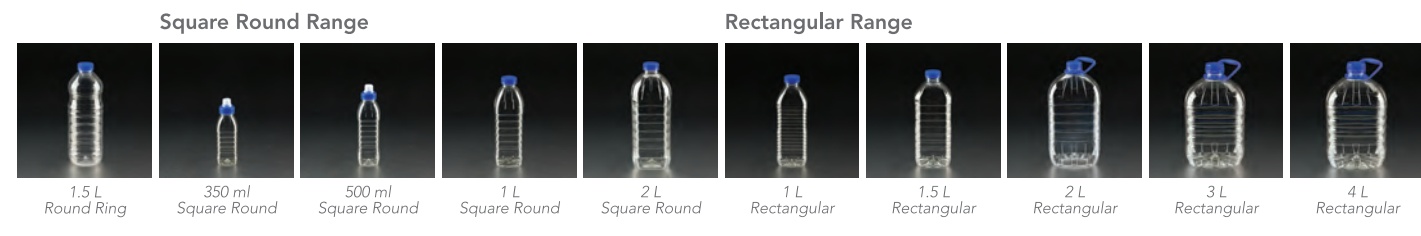

Juice and Dairy Solutions