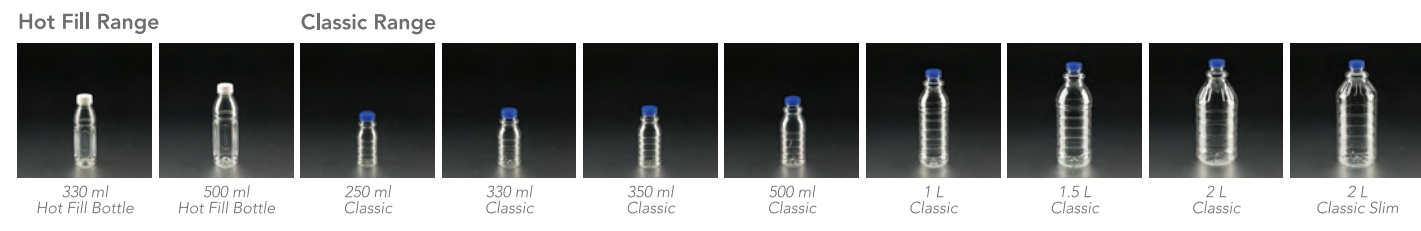

Juice and Dairy Solutions