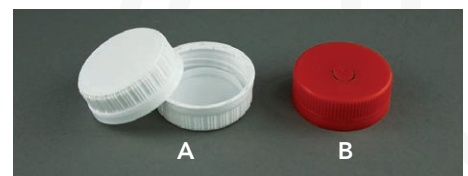

Decoration:

- Stretch Sleeve
- Super Stretch Sleeve
- Shrink Sleeve
- Self-Adhesive Label

Colours:

- Available in white, cream or natural. We can also match your colour requirements

Key Benefits:

- Robust and cost effective HDPE
- No leakages
- Tamper evident
- Safe to freeze
- EU Food Safety Compliant
- Single material for easy recycling
- Same closure fits all sizes
- Designed to fit standard dairy crates
- Broad range of standard shapes and sizes

Closure (38 mm):

- A** C5 Dairy Cap
 - Tamper evident with plug
 - Wide range of colours
 - 3 colour printing
- B** Brewcap

Beverage Solutions

Range	Sizes	Special Features
DairyCan	1 L – 4 L	Convenient handle for easy carry and pour. Includes large packs for bulk quantities
DairySquare	250 ml – 1 L	Optimal packing efficiency with square shape
DairyRound	250 ml – 800 ml	Excellent decoration options for value added product