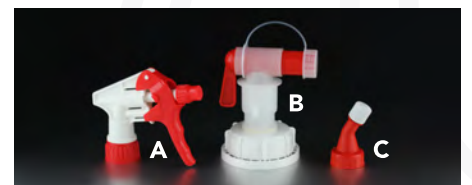

Decoration to stand out:

- IML (In-Mould Labelling)
- Self-adhesive Labelling
- Screen Printing
- Embossing

Colours:

- Available in white, natural and clear
- We can also match your colour requirement

We also offer:

Key Benefits:

- Optimised for storage, handling and transportation
- Tamper evident protection
- Lid re-closes securely to prevent wastage
- Easy to pour or decant with convenient handle and anti-glug function to prevent spillage
- Various wall thickness options to suit specific applications
- Specialist closure features available including chemical resistant sealing rings, induction heat seals and osmosis caps

Agricultural Solutions

Range	Sizes	Closures	Special Features
Agri Range	1, 5 & 10 L (10 L in 56 mm neck only)	56 / 64mm Neck: • Sealing Ring • EPE Liner • Induction Heat Seal • Osmosis	Convenient handle for easy carry and pour. Range of weights depending on application.*
General Purpose Range	250 & 500 ml, 1 L	28 / 38 Neck: • Child Resistant	Great range of functional 28 / 38 mm closures. Ideal for garden use.
Drum Range	10 L Rectangular 20 & 25 L Square & Rectangular	56 mm Neck: • Osmosis • Tap Cap • Sealing Ring	Robust, compact, stackable. Range of weights depending on application.*