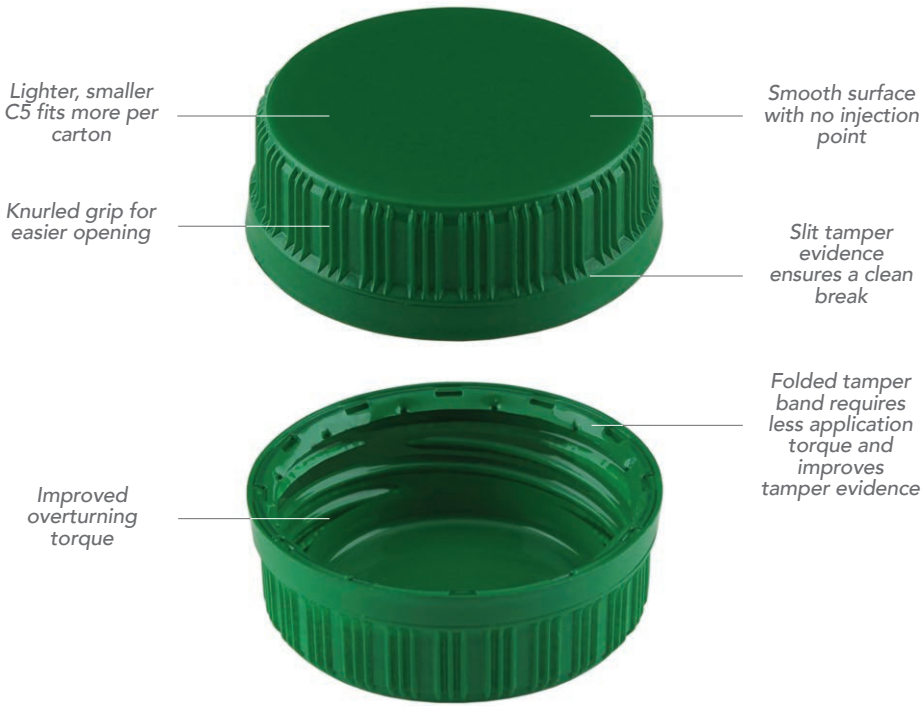

NEW

38 mm C5 Dairy Closure

Introducing South Africa's lightest dairy closure, for a lighter footprint on the environment.

The new C5 dairy closure is 25% lighter with significantly reduced secondary packaging and carbon emissions. The special design enables a lower application torque and is compression moulded for improved energy efficiency. Once opened, the tamper evidence band remains securely attached to the bottle to reduce littering.

38 mm C5 Dairy Closure

Key Benefits:

- 25% lighter (than C3)
- Requires less secondary packaging
- Reduced carbon footprint
- Compression moulded for energy efficiency
- 100% camera inspection for quality and consistency
- More impactful decoration options
- Reduced application torque
- Improved tamper evidence
- Technical support during changeover

Upon opening, the tamper band drops down to make tampering more visible. The tamper band remains securely attached to the bottle to reduce littering.

| Description | Code | Neck Size | Tamper Evident | Seal Type | Units/Carton |
|------------------------|-------|-------------|----------------|-----------|--------------|
| HDPE | | | | | |
| 38 mm C5 Dairy Closure | B0434 | 38 mm Dairy | Yes | Plug | 2400 |